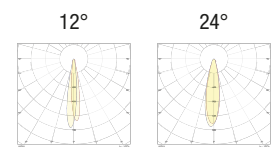

MADE IN ITALY