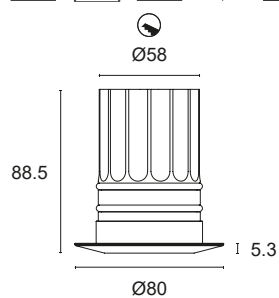

COB LED CRI>90

Power: 7W@200mA

Lumen: 916Lm@200mA

200mA constant current power supply

Series connection, 50 cm cable

Constant voltage power supplies p. 234

Installation accessories page 270

Dimming Accessories page 249

 **MADE IN ITALY**

BASIC CODES

L701.

LIGHT BEAM

-  **12** 12°
-  **24** 24°

GLASS

-  **T** Transparent
-  **S** Brushed

LED COLOUR

-  **BN** 4000K
-  **BC** 3000K
-  **CC** 2700K

Code example:

ACRUX 1 + Light Beam 12° + Clear Glass + 4000k = Code: L701.12TBC